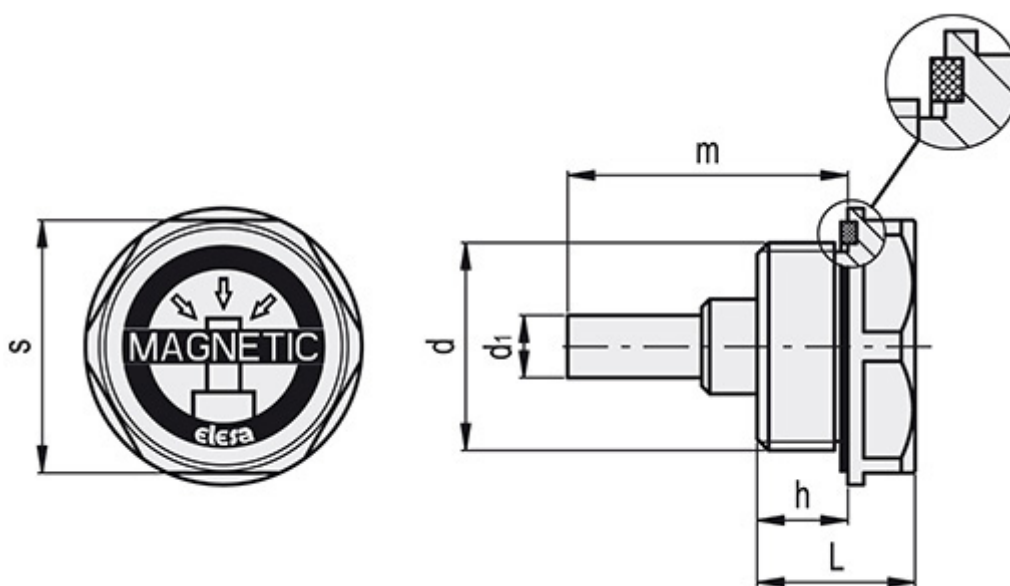

Article number: 2311059701  
Description: Elesa Magnetic plug  
TMB-19-M14x1,5

## Measures

d1	= 6
e	= M14x1,5
h	= 9
L	= 16.5
m	= 30
s	= 19
Weight	= 14